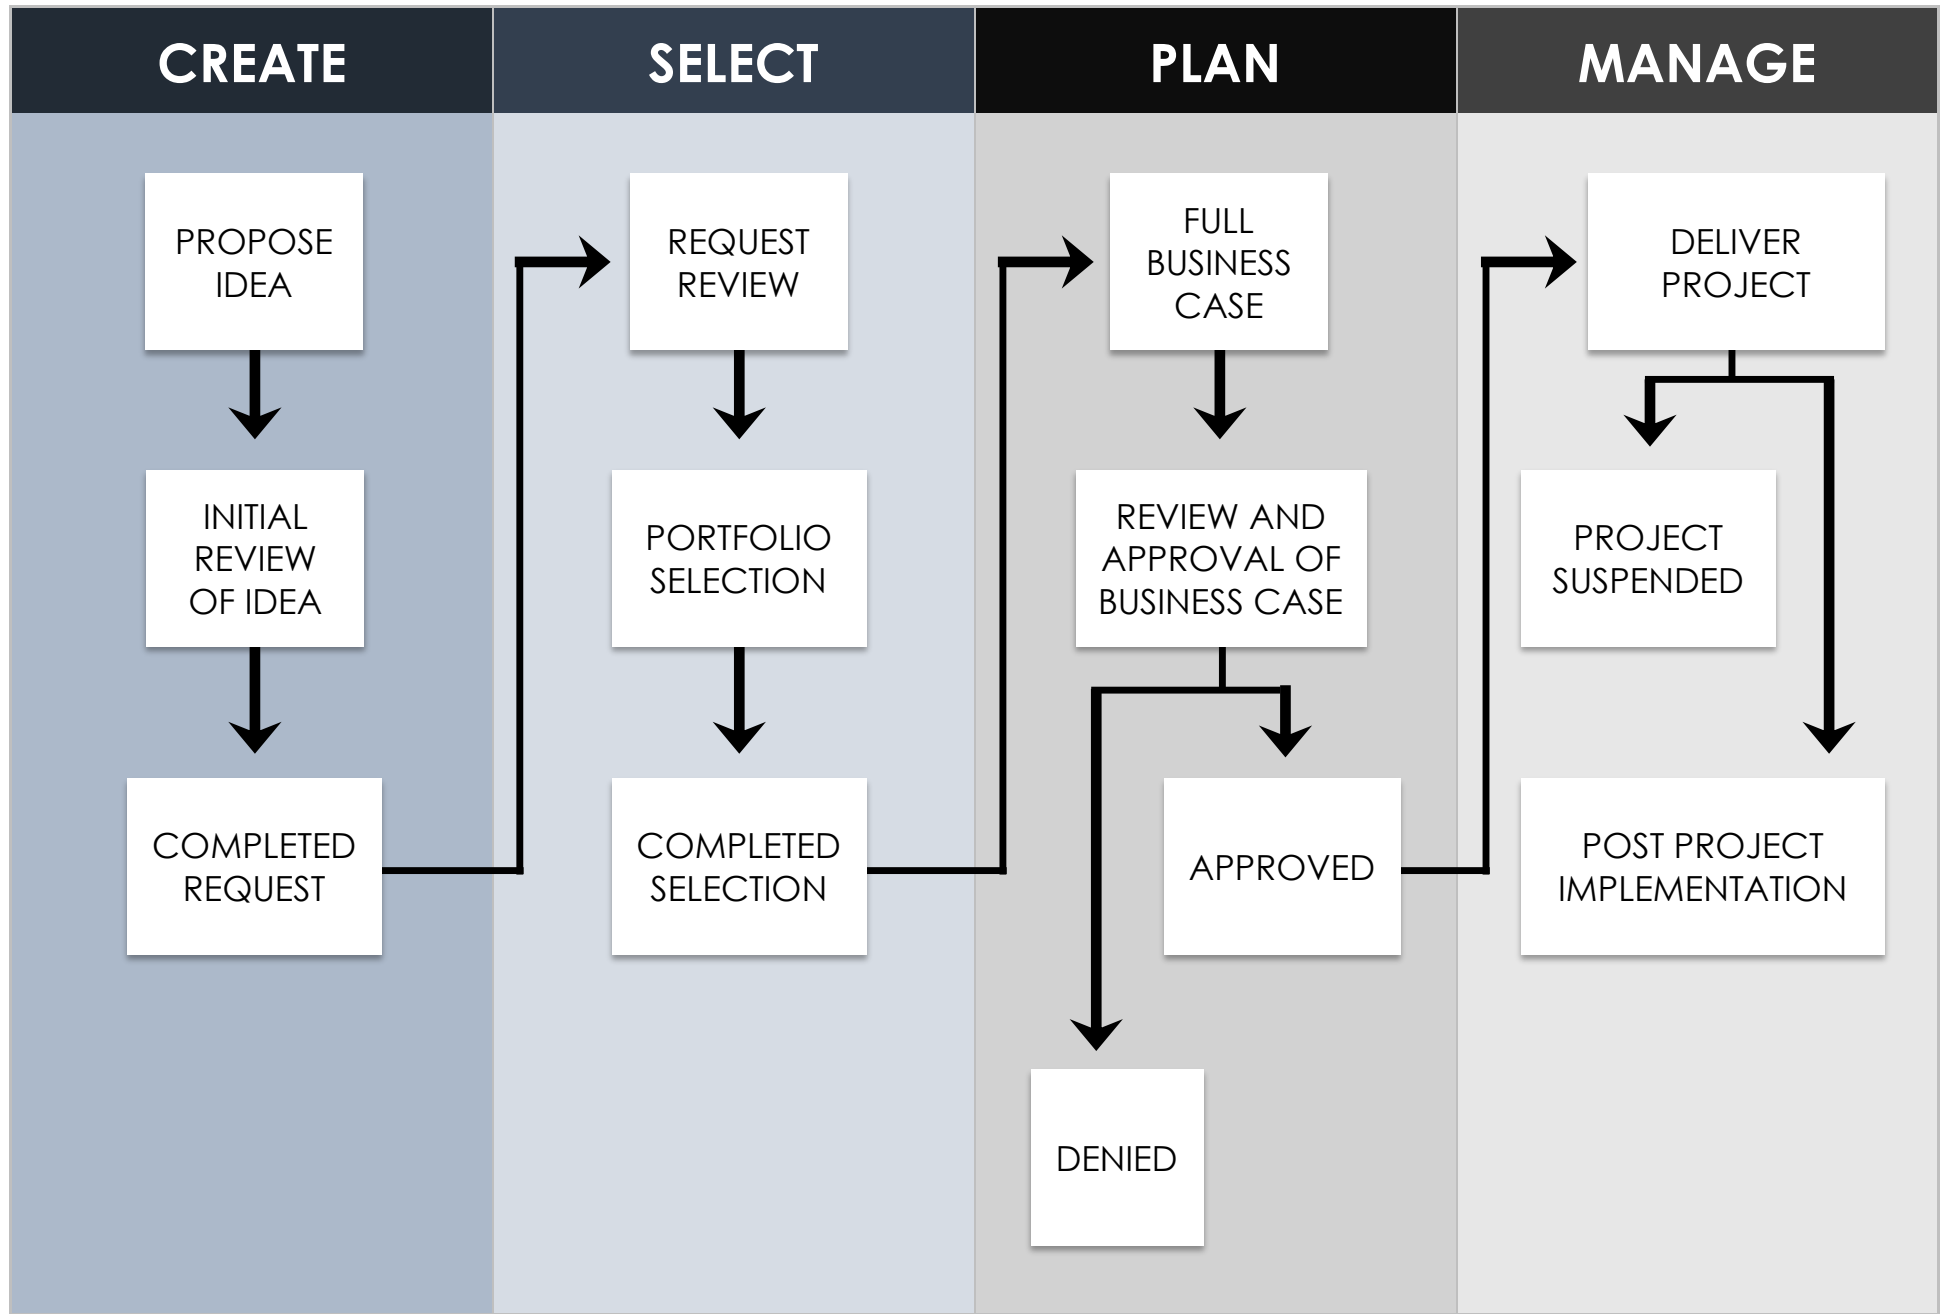

# PROJECT MANAGEMENT WORKFLOW TEMPLATE

Try Smartsheet for FREE